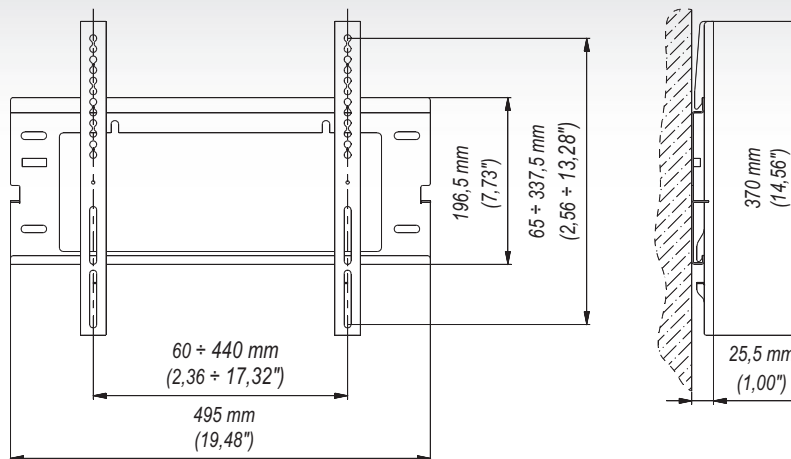

EWB100 ■ Fixed Wall Mount 26"-40"

Features

- 1 **MINIMUM WALL DISTANCE**
only 25,5 mm
- 2 **LIGHTWEIGHT**
weight 1,1 Kg
- 3 **LEVEL**
for facilitated installation

Technical Data

75x75 mm
100x100 mm
200x100 mm
200x200 mm
300x300 mm
400x200 mm

26"-40"

25,5 mm

min. 60x65 mm
max. 440x337,5 mm

40 Kg

Trade Information

Index	Colour	Package	EAN
EWB100c-B	■	■	5908252963485
EWB100s-B	■	■	5908252963492

Package Dimensions [mm] (H x W x D)	500x205x35
Weight [Kg]	1,5